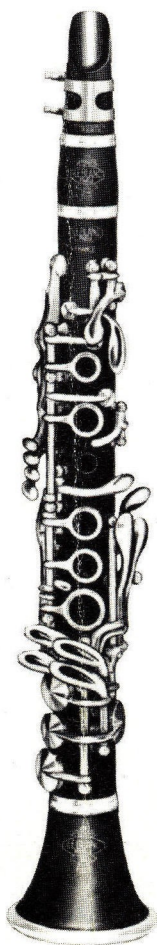

176 ✓

176 Eb

176 Ab

✓
L.L. 17 keys 6 rings
Bb - A-C - D - Eb - Ab

The LL clarinet is an extremely responsive instrument, free blowing, rich timbre, flexibility of tone made possible by a new acoustical design. The more normal embouchure in the "LL" means less forcing and less diaphragm pressure which is the perfect instrument for the players who double on several wind instruments.

Same specifications as on the L7 model for mechanical features and guarantee.